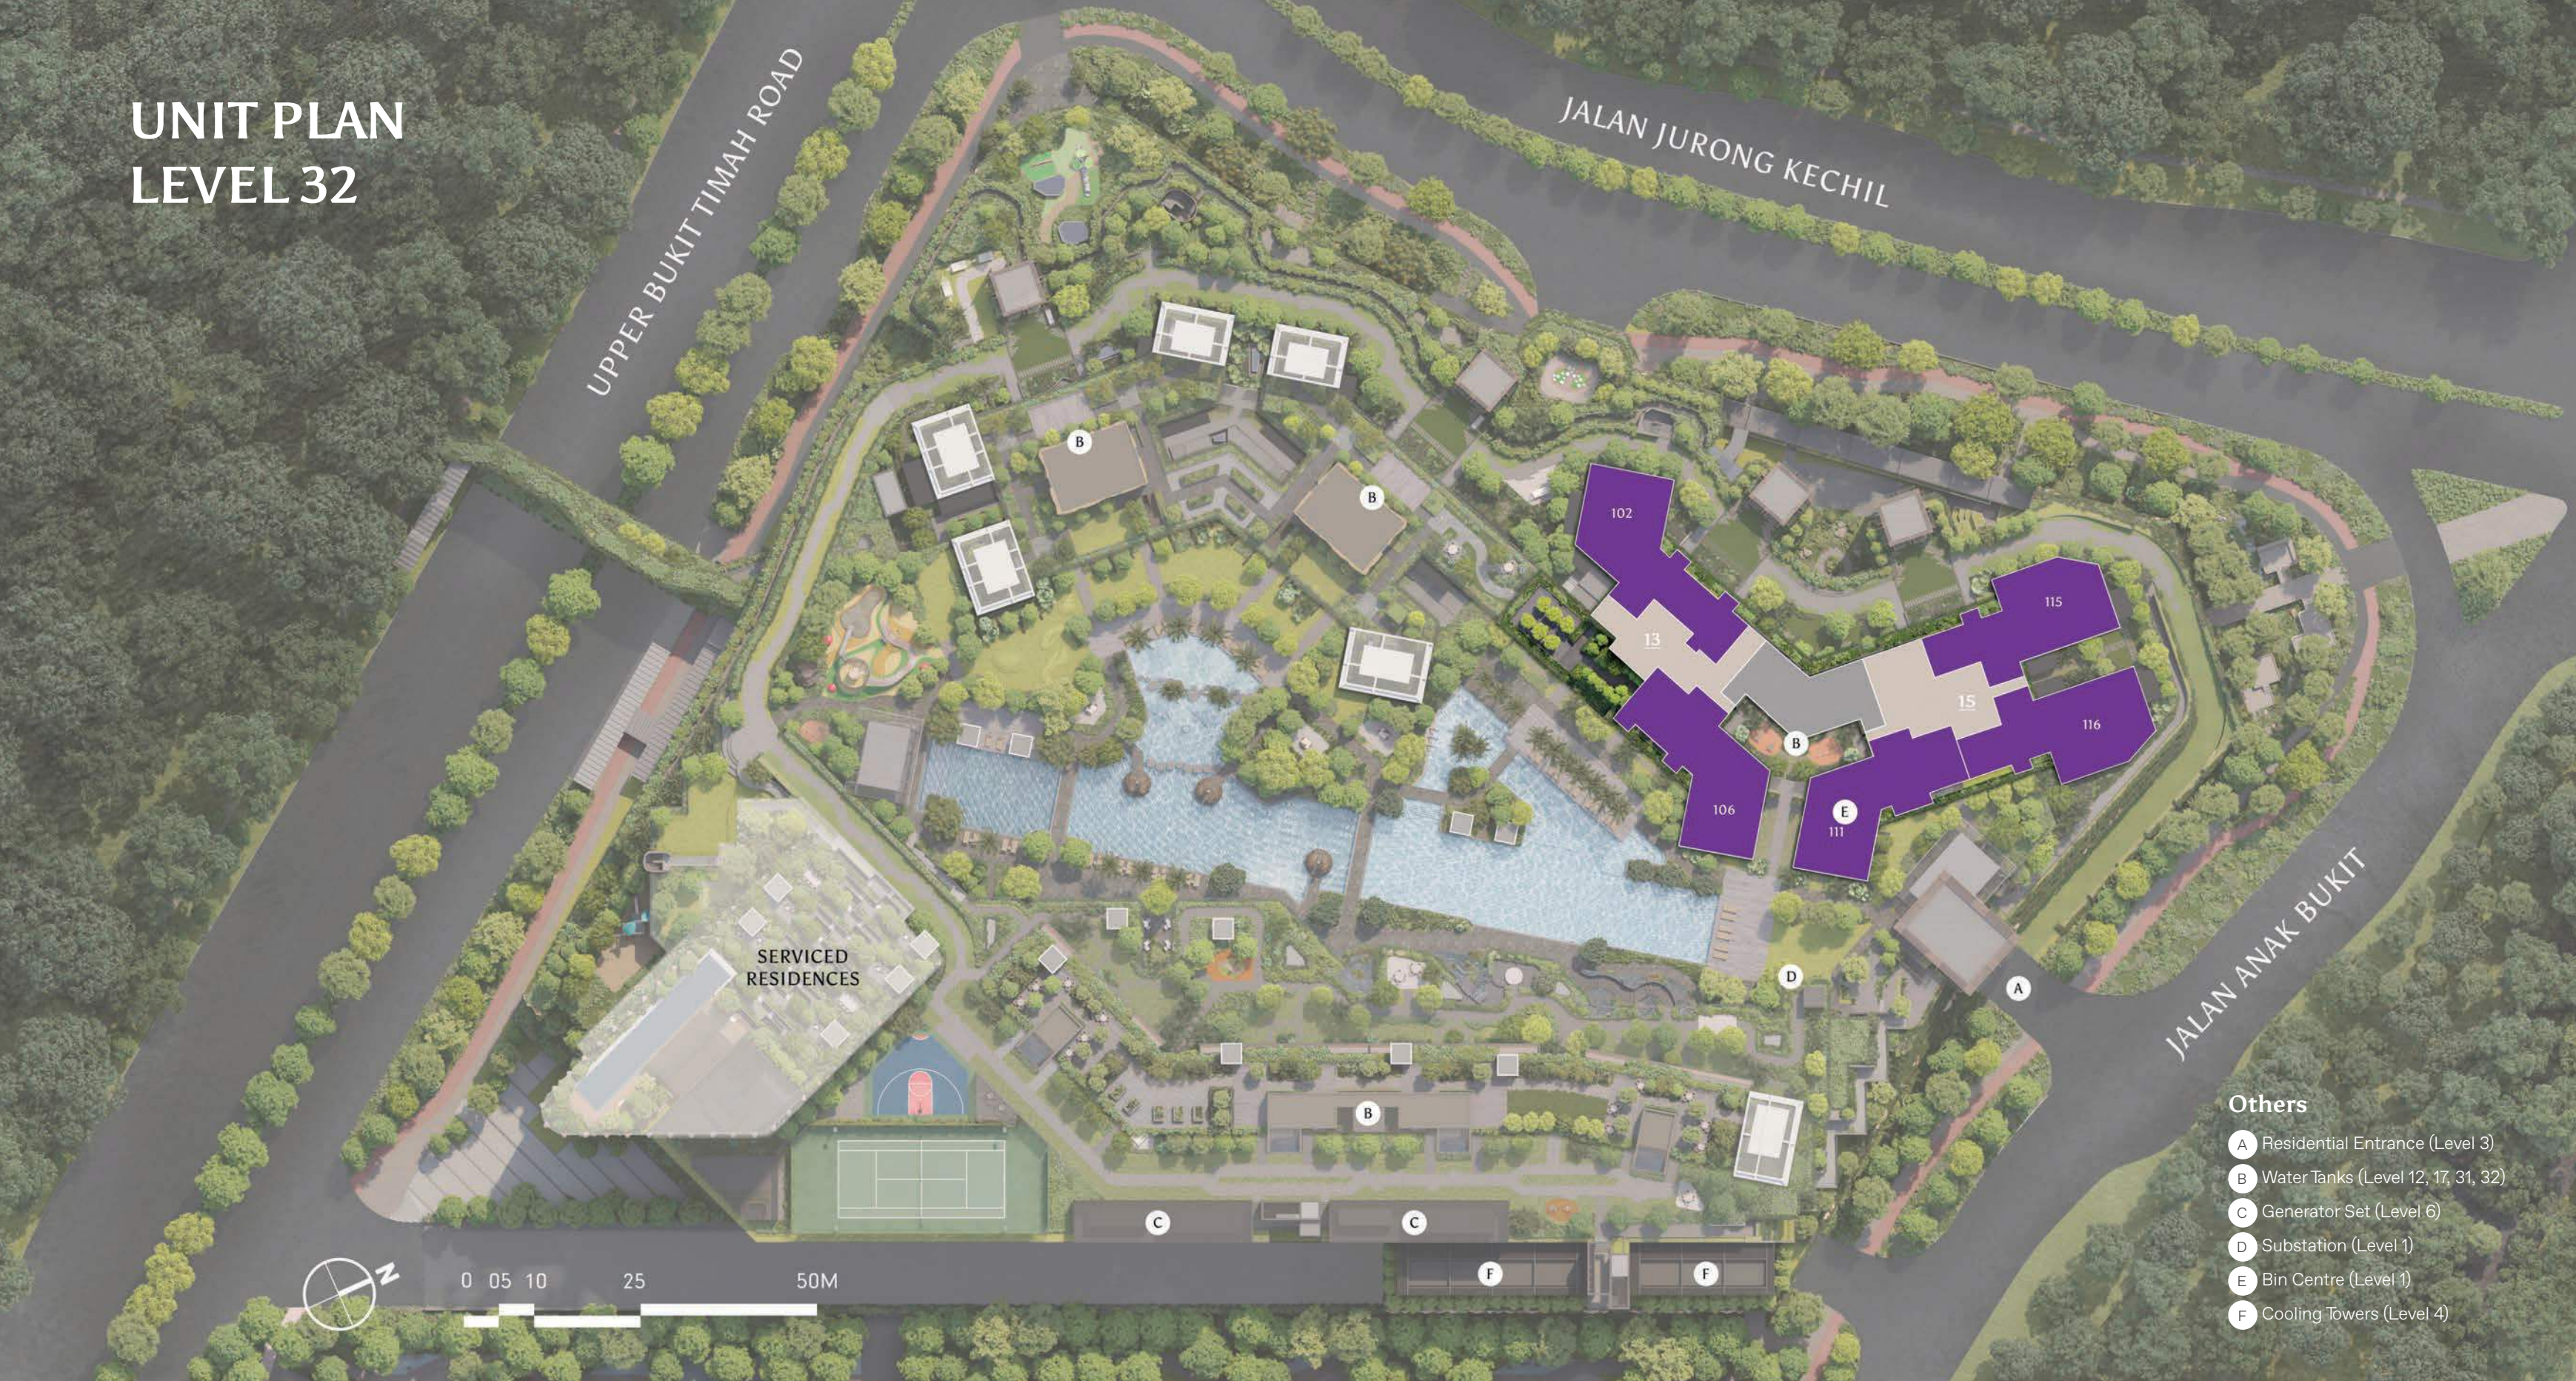

### L17 Facilities

- 1 Cinnamon Dining Pavilion
- 2 Cayenne Dining Pavilion
- 3 Cumin Dining Pavilion
- 4 Chicory Dining Pavilion
- 5 Cassia Dining Pavilion
- 6 The Tembusu Living Room
- 7 The Nest Work Pods
- 8 Vista Gym
- 9 Meadow Garden
- 10 Vista Glades
- 11 Community Garden 2
- 12 Zen Decks 2

## L32 Facilities

- 1 Canopy Deck

## L33 Facilities

- 1 Sage Dining Pavilion
- 2 Saffron Dining Pavilion
- 3 Savory Dining Pavilion
- 4 Sorrel Dining Pavilion
- 5 Safflower Dining Pavilion
- 6 Sky Lawns
- 7 Sky Decks

# UNIT PLAN LEVEL 32